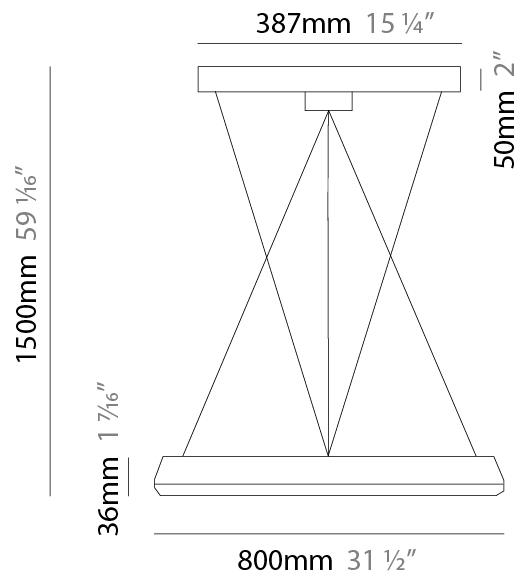

GENERAL

Series: Lady B
 Partner: Icone
 Division: Design
 Installation: Suspension
 Product Type: Pendant
 Mounting Location: Ceiling
 Light Distribution: Direct

PHYSICAL

Shape: Round
 Diameter (mm): 800
 Diameter (in): 31 1/2
 Height (mm): 36
 Height (in): 1 7/16
 Max. Overall Height (mm): 1500
 Max. Overall Height (in): 59 1/16
 Fixture Finish: WHI / BLK
 Fixture Material: Aluminum

LED

Color Temperature (°K): 2700 / 3000
 Nominal Lumen (lm): 9000
 CRI: >90 CRI
 Lamp Life (hrs): 50000

OPTICAL

RATINGS AND CERTIFICATIONS

Certified By: Certified for North American Standards
 IP rating: IP20

GENERAL

Series: Lady B
 Partner: Icone
 Division: Design
 Installation: Suspension
 Product Type: Pendant
 Mounting Location: Ceiling
 Light Distribution: Direct

PHYSICAL

Shape: Round
 Diameter (mm): 585
 Diameter (in): 23 1/16
 Height (mm): 36
 Height (in): 1 7/16
 Max. Overall Height (mm): 1500
 Max. Overall Height (in): 59 1/16
 Fixture Finish: WHI / BLK
 Fixture Material: Aluminum